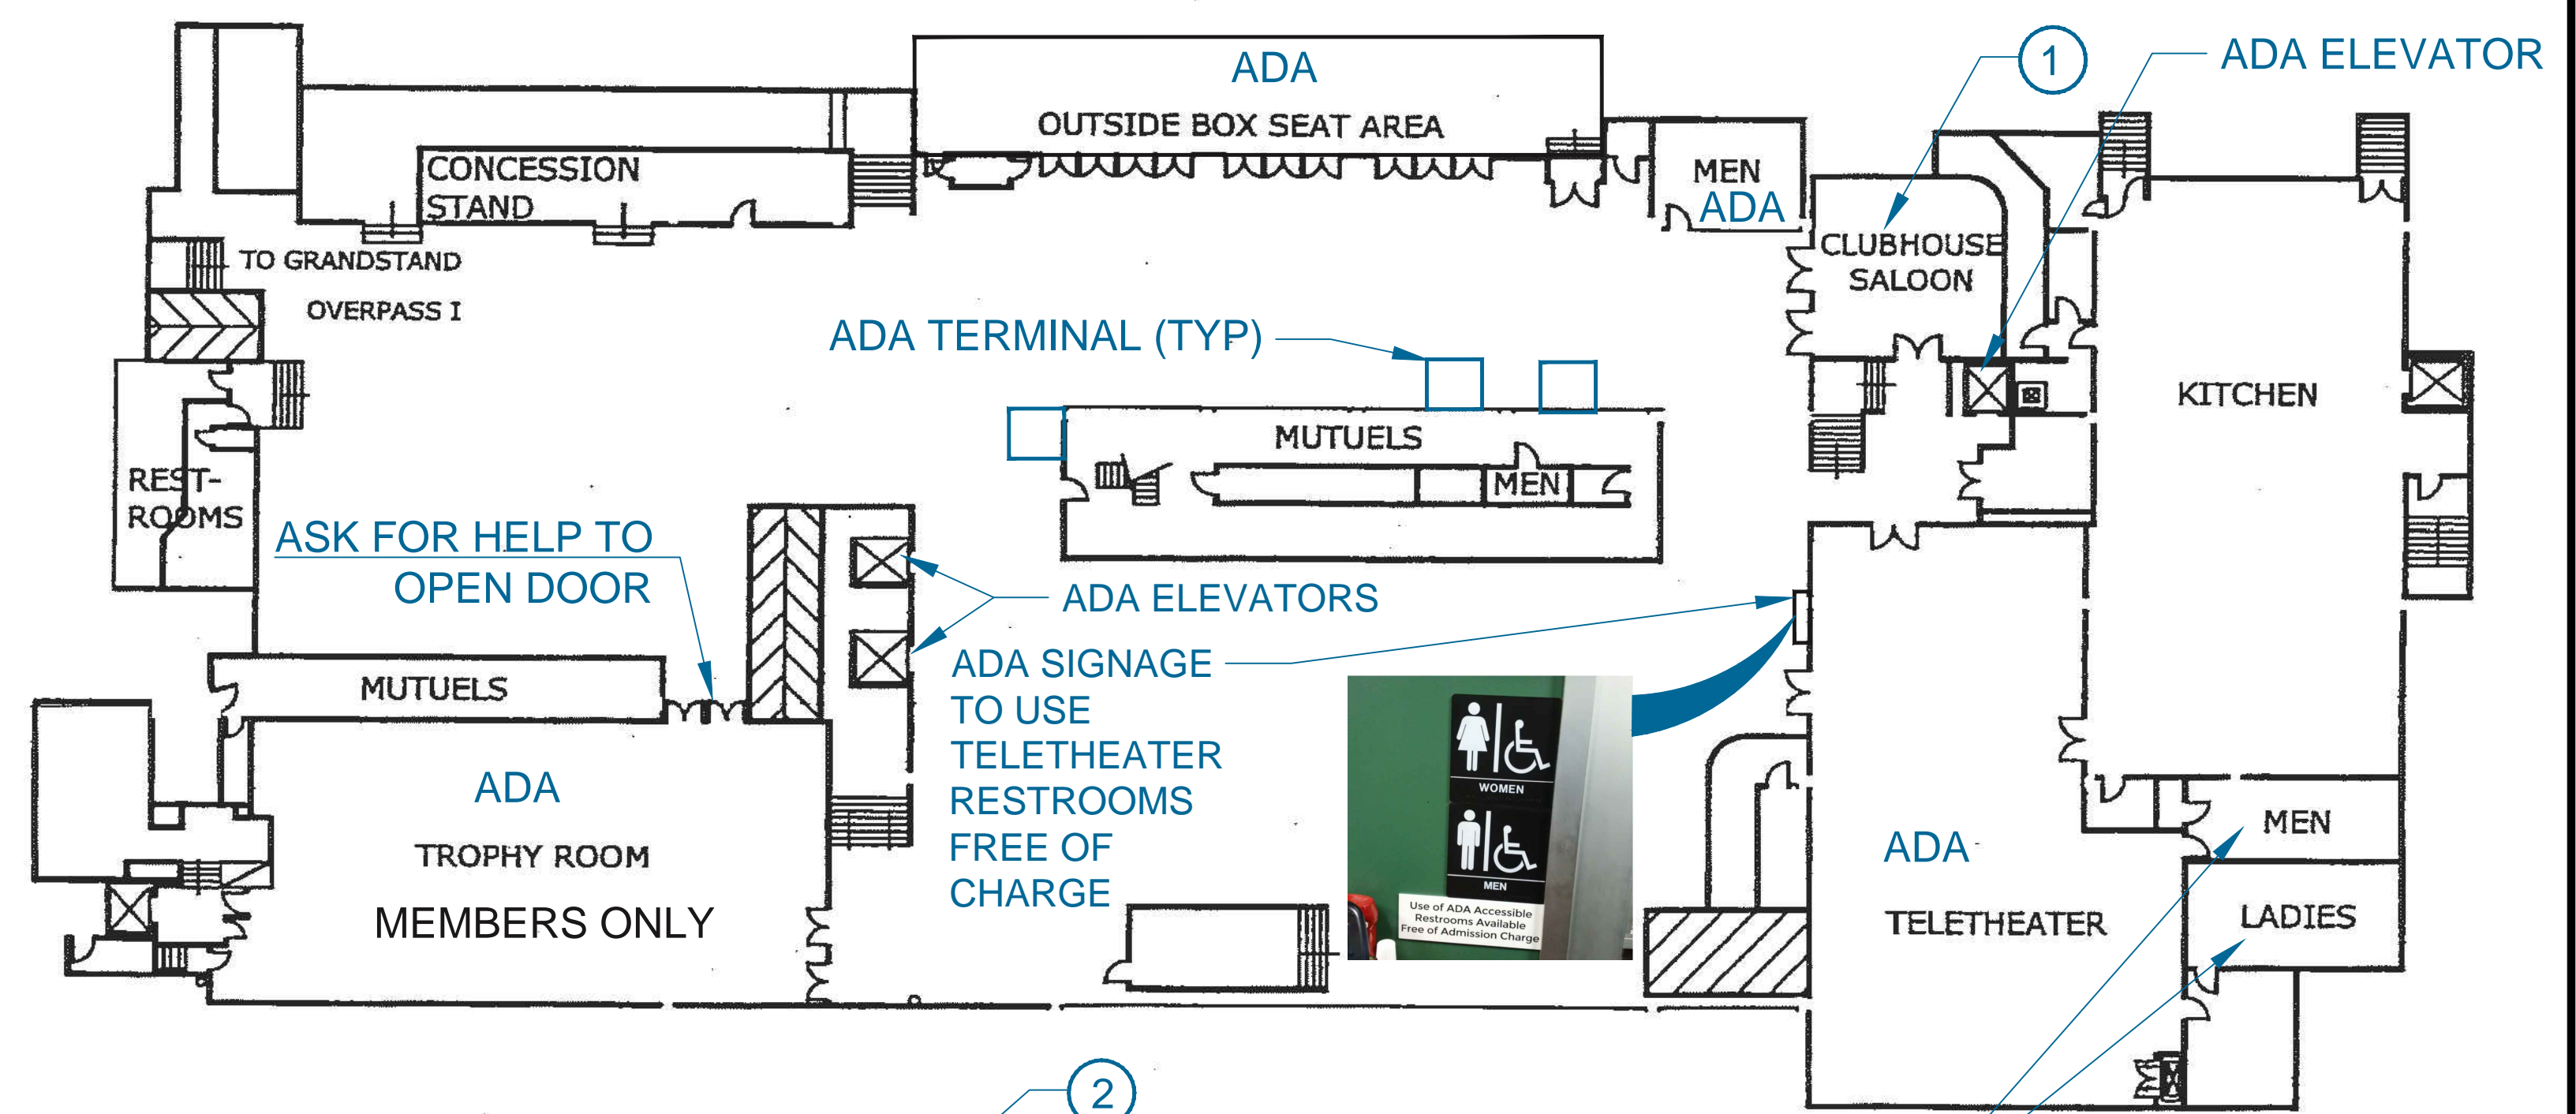

### CLUBHOUSE LEVEL 1

### CLUBHOUSE LEVEL 2

### CLUBHOUSE LEVEL 3

- LEGEND**
- ① ASK FOR ASSISTANCE AT ANY COUNTER, THE COUNTER PERSON WILL HELP
  - ② ACCESS TO PARTERRE BOXES CALL IN ADVANCE

**YOU ARE HERE**

**MONMOUTH PARK RACETRACK**  
 OCEANPORT BOROUGH, MONMOUTH COUNTY, NEW JERSEY  
**LOCATION OF ADA FACILITIES IN CLUBHOUSE AREA LEVEL 1, 2, 3 & PARTERRE**