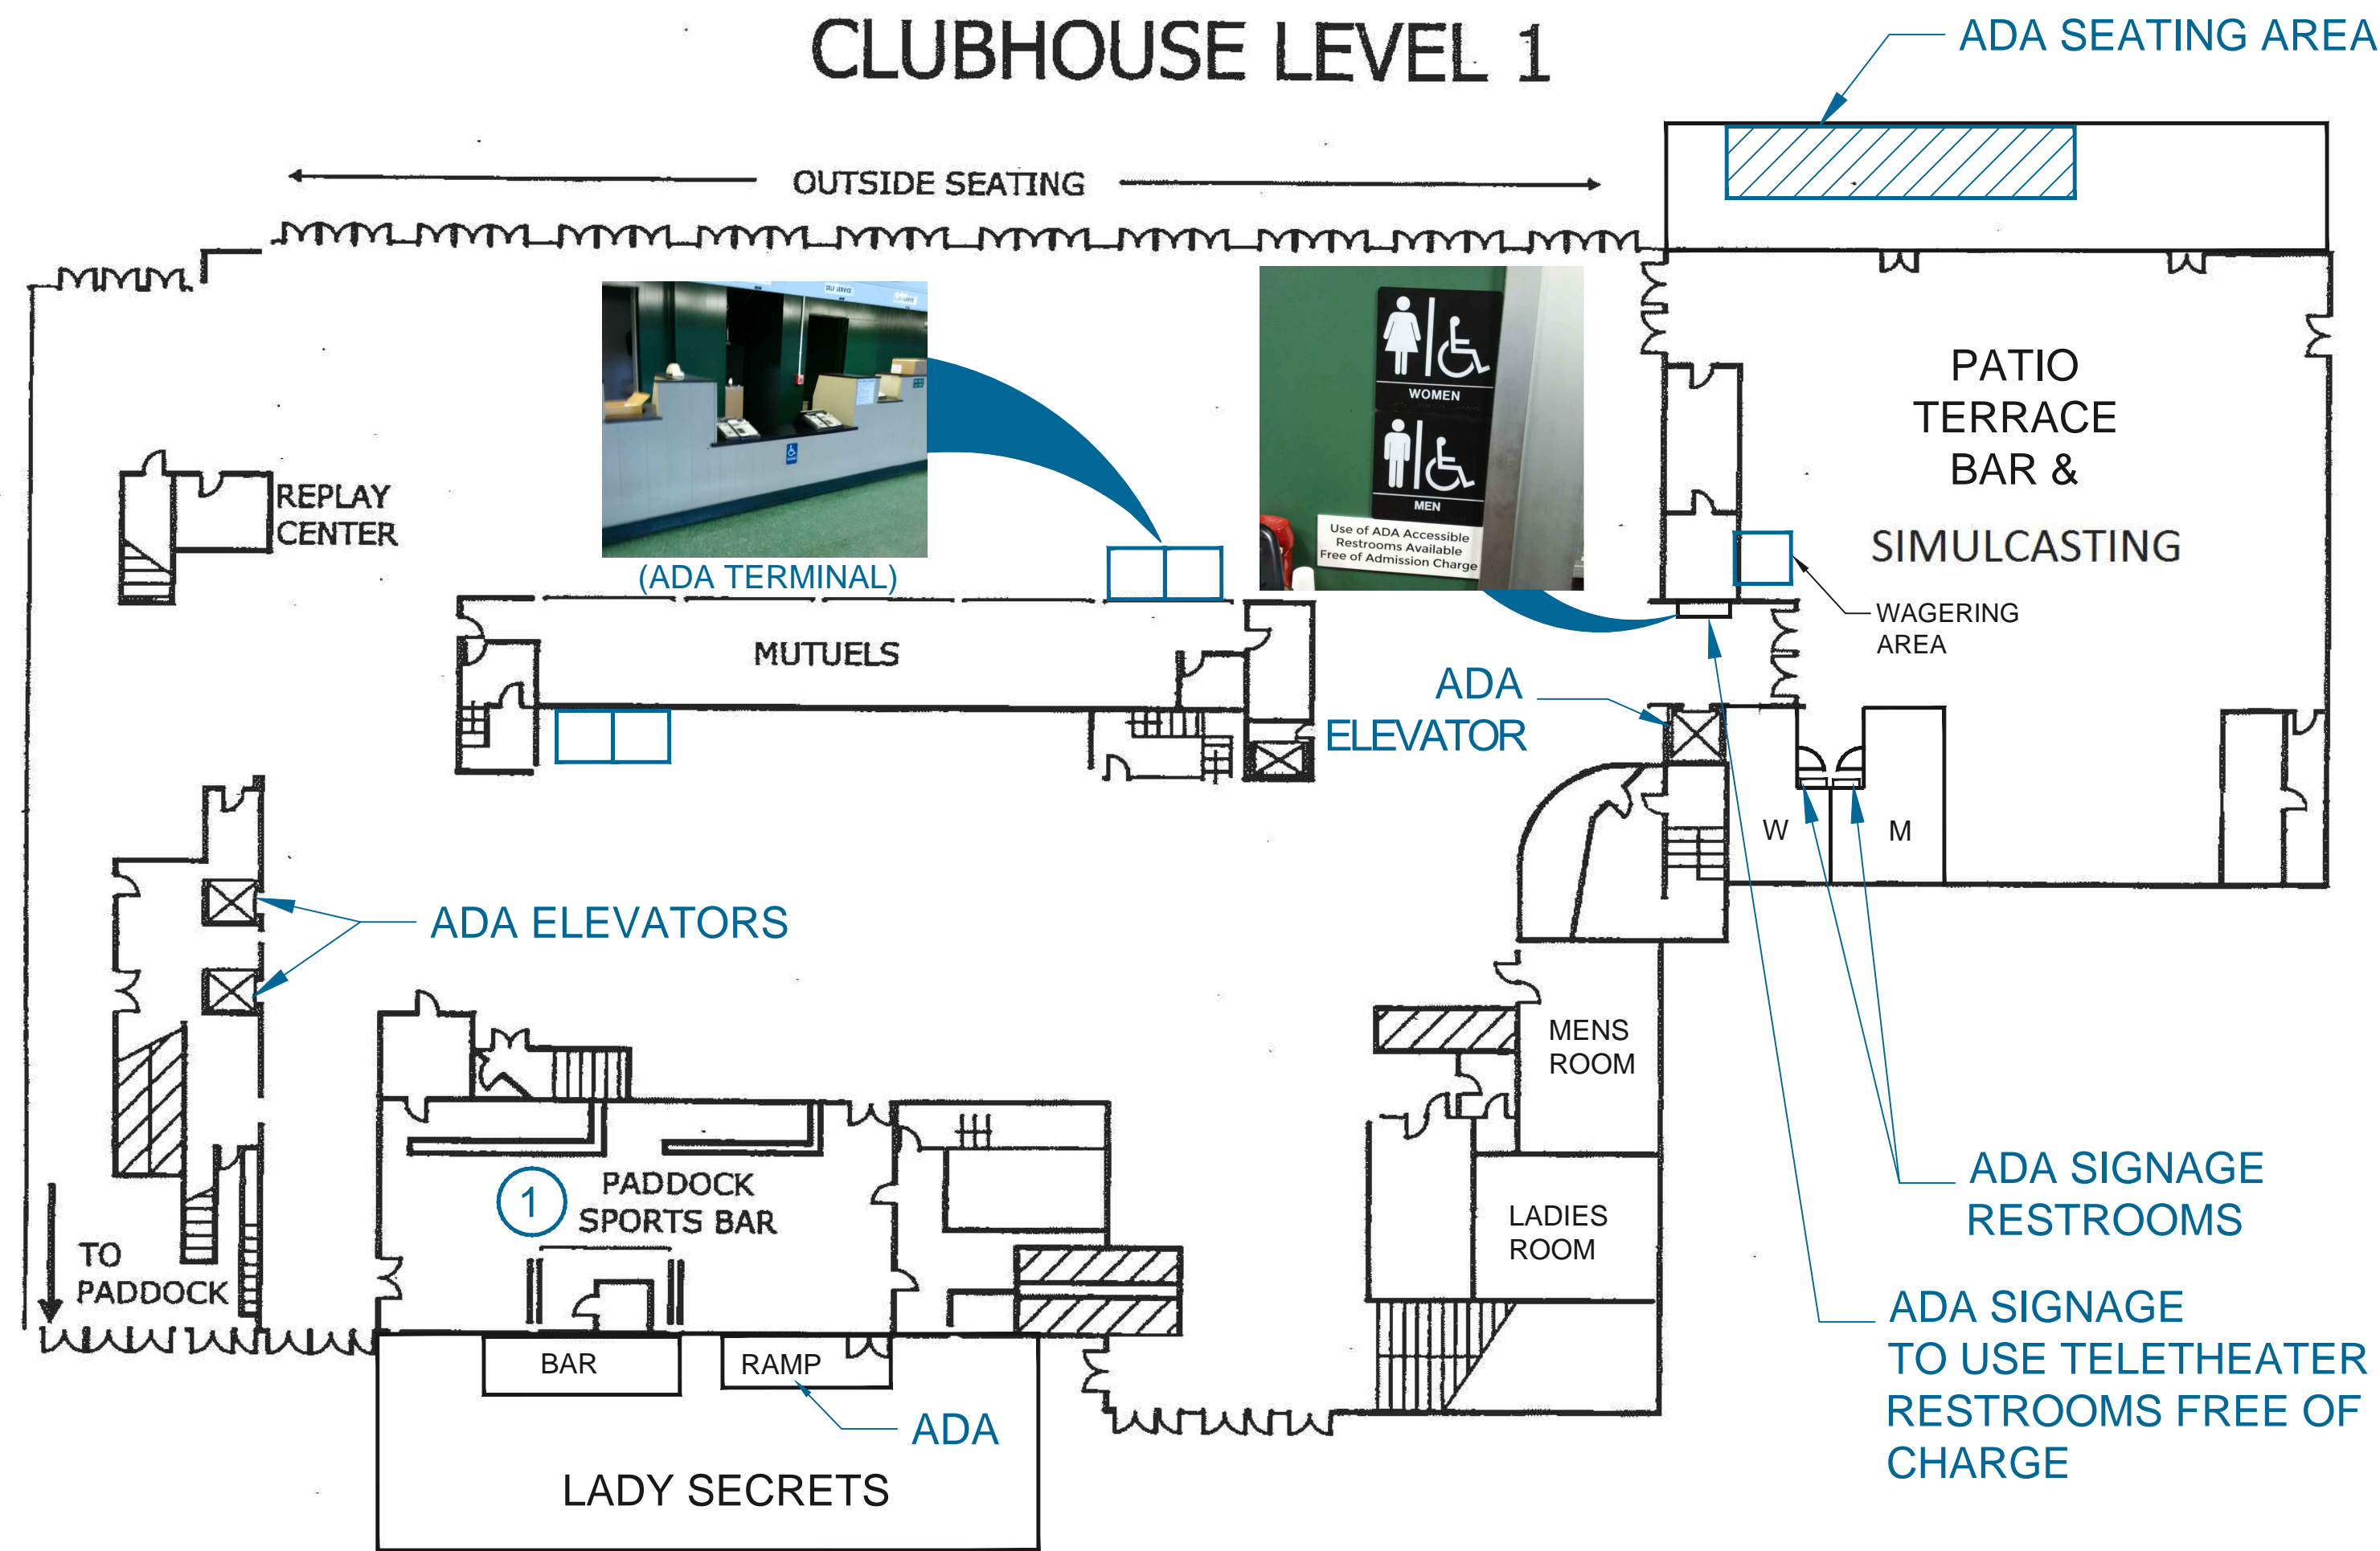

### CLUBHOUSE LEVEL 1

### CLUBHOUSE LEVEL 2

### CLUBHOUSE LEVEL 3

- LEGEND**
- ① ASK FOR ASSISTANCE AT ANY COUNTER, THE COUNTER PERSON WILL HELP
  - ② ACCESS TO PARTERRE BOXES CALL IN ADVANCE

**YOU ARE HERE**

**MONMOUTH PARK RACETRACK**  
 OCEANPORT BOROUGH, MONMOUTH COUNTY, NEW JERSEY  
**LOCATION OF ADA FACILITIES IN CLUBHOUSE AREA LEVEL 1, 2, 3 & PARTERRE**