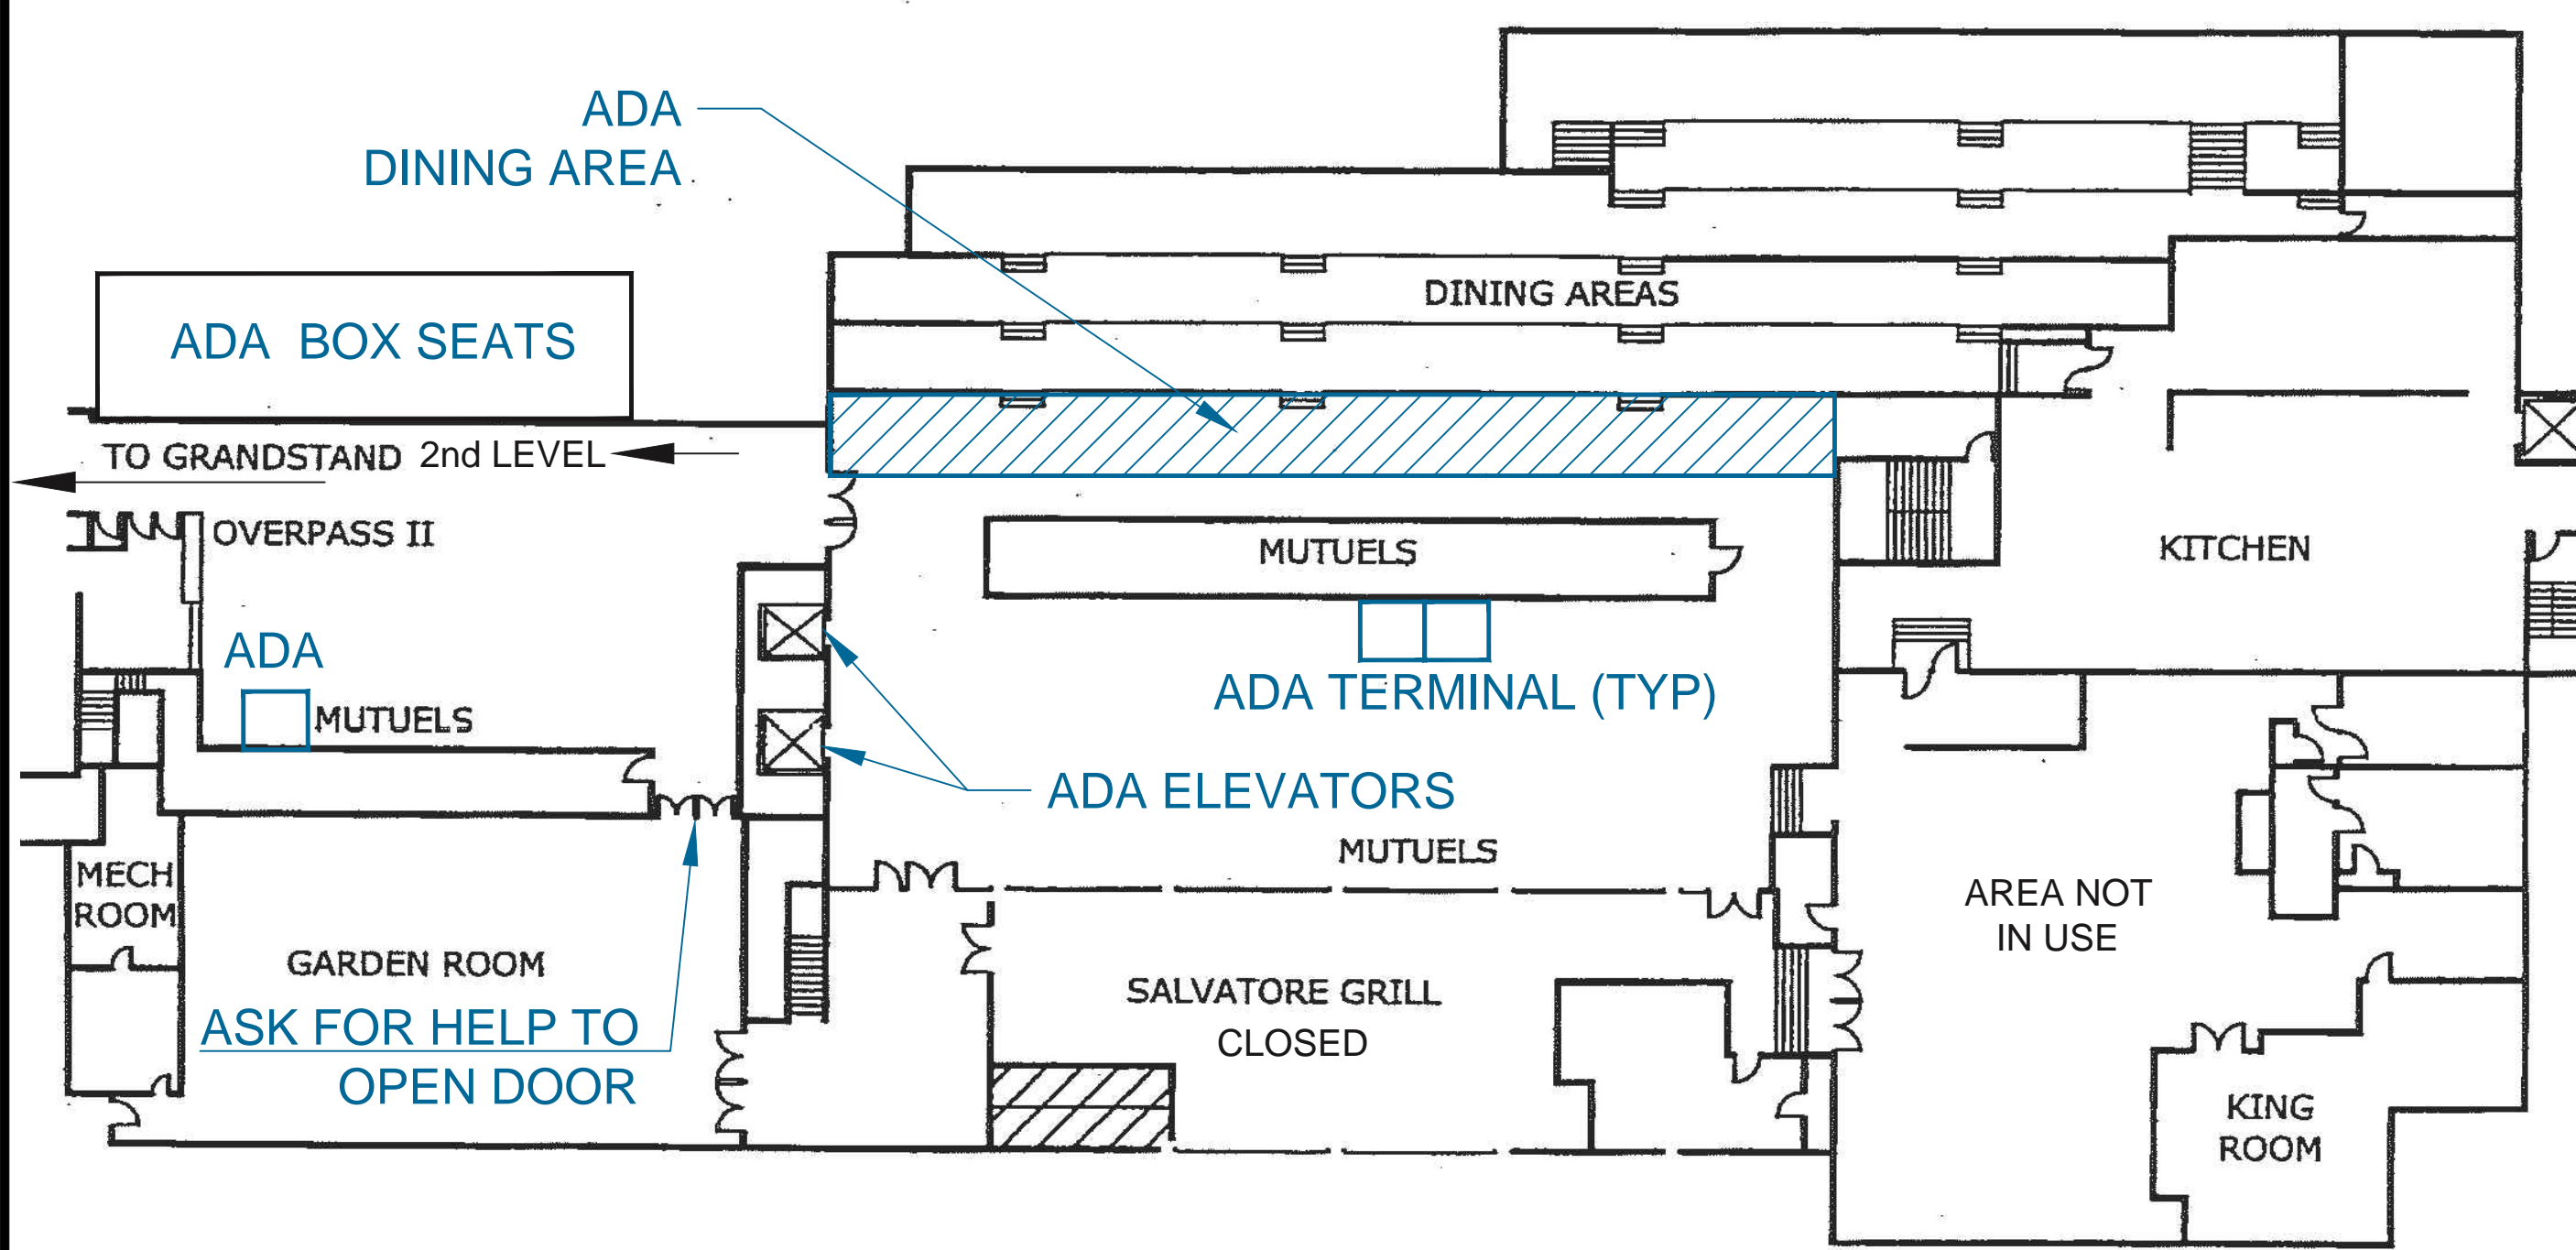

### CLUBHOUSE LEVEL 1

### CLUBHOUSE LEVEL 2

### CLUBHOUSE LEVEL 3

- LEGEND**
- ① ASK FOR ASSISTANCE AT ANY COUNTER, THE COUNTER PERSON WILL HELP
  - ② ACCESS TO PARTERRE BOXES CALL IN ADVANCE

**YOU ARE HERE**

**MONMOUTH PARK RACETRACK**  
 OCEANPORT BOROUGH, MONMOUTH COUNTY, NEW JERSEY  
**LOCATION OF ADA FACILITIES IN CLUBHOUSE AREA LEVEL 1, 2, 3 & PARTERRE**