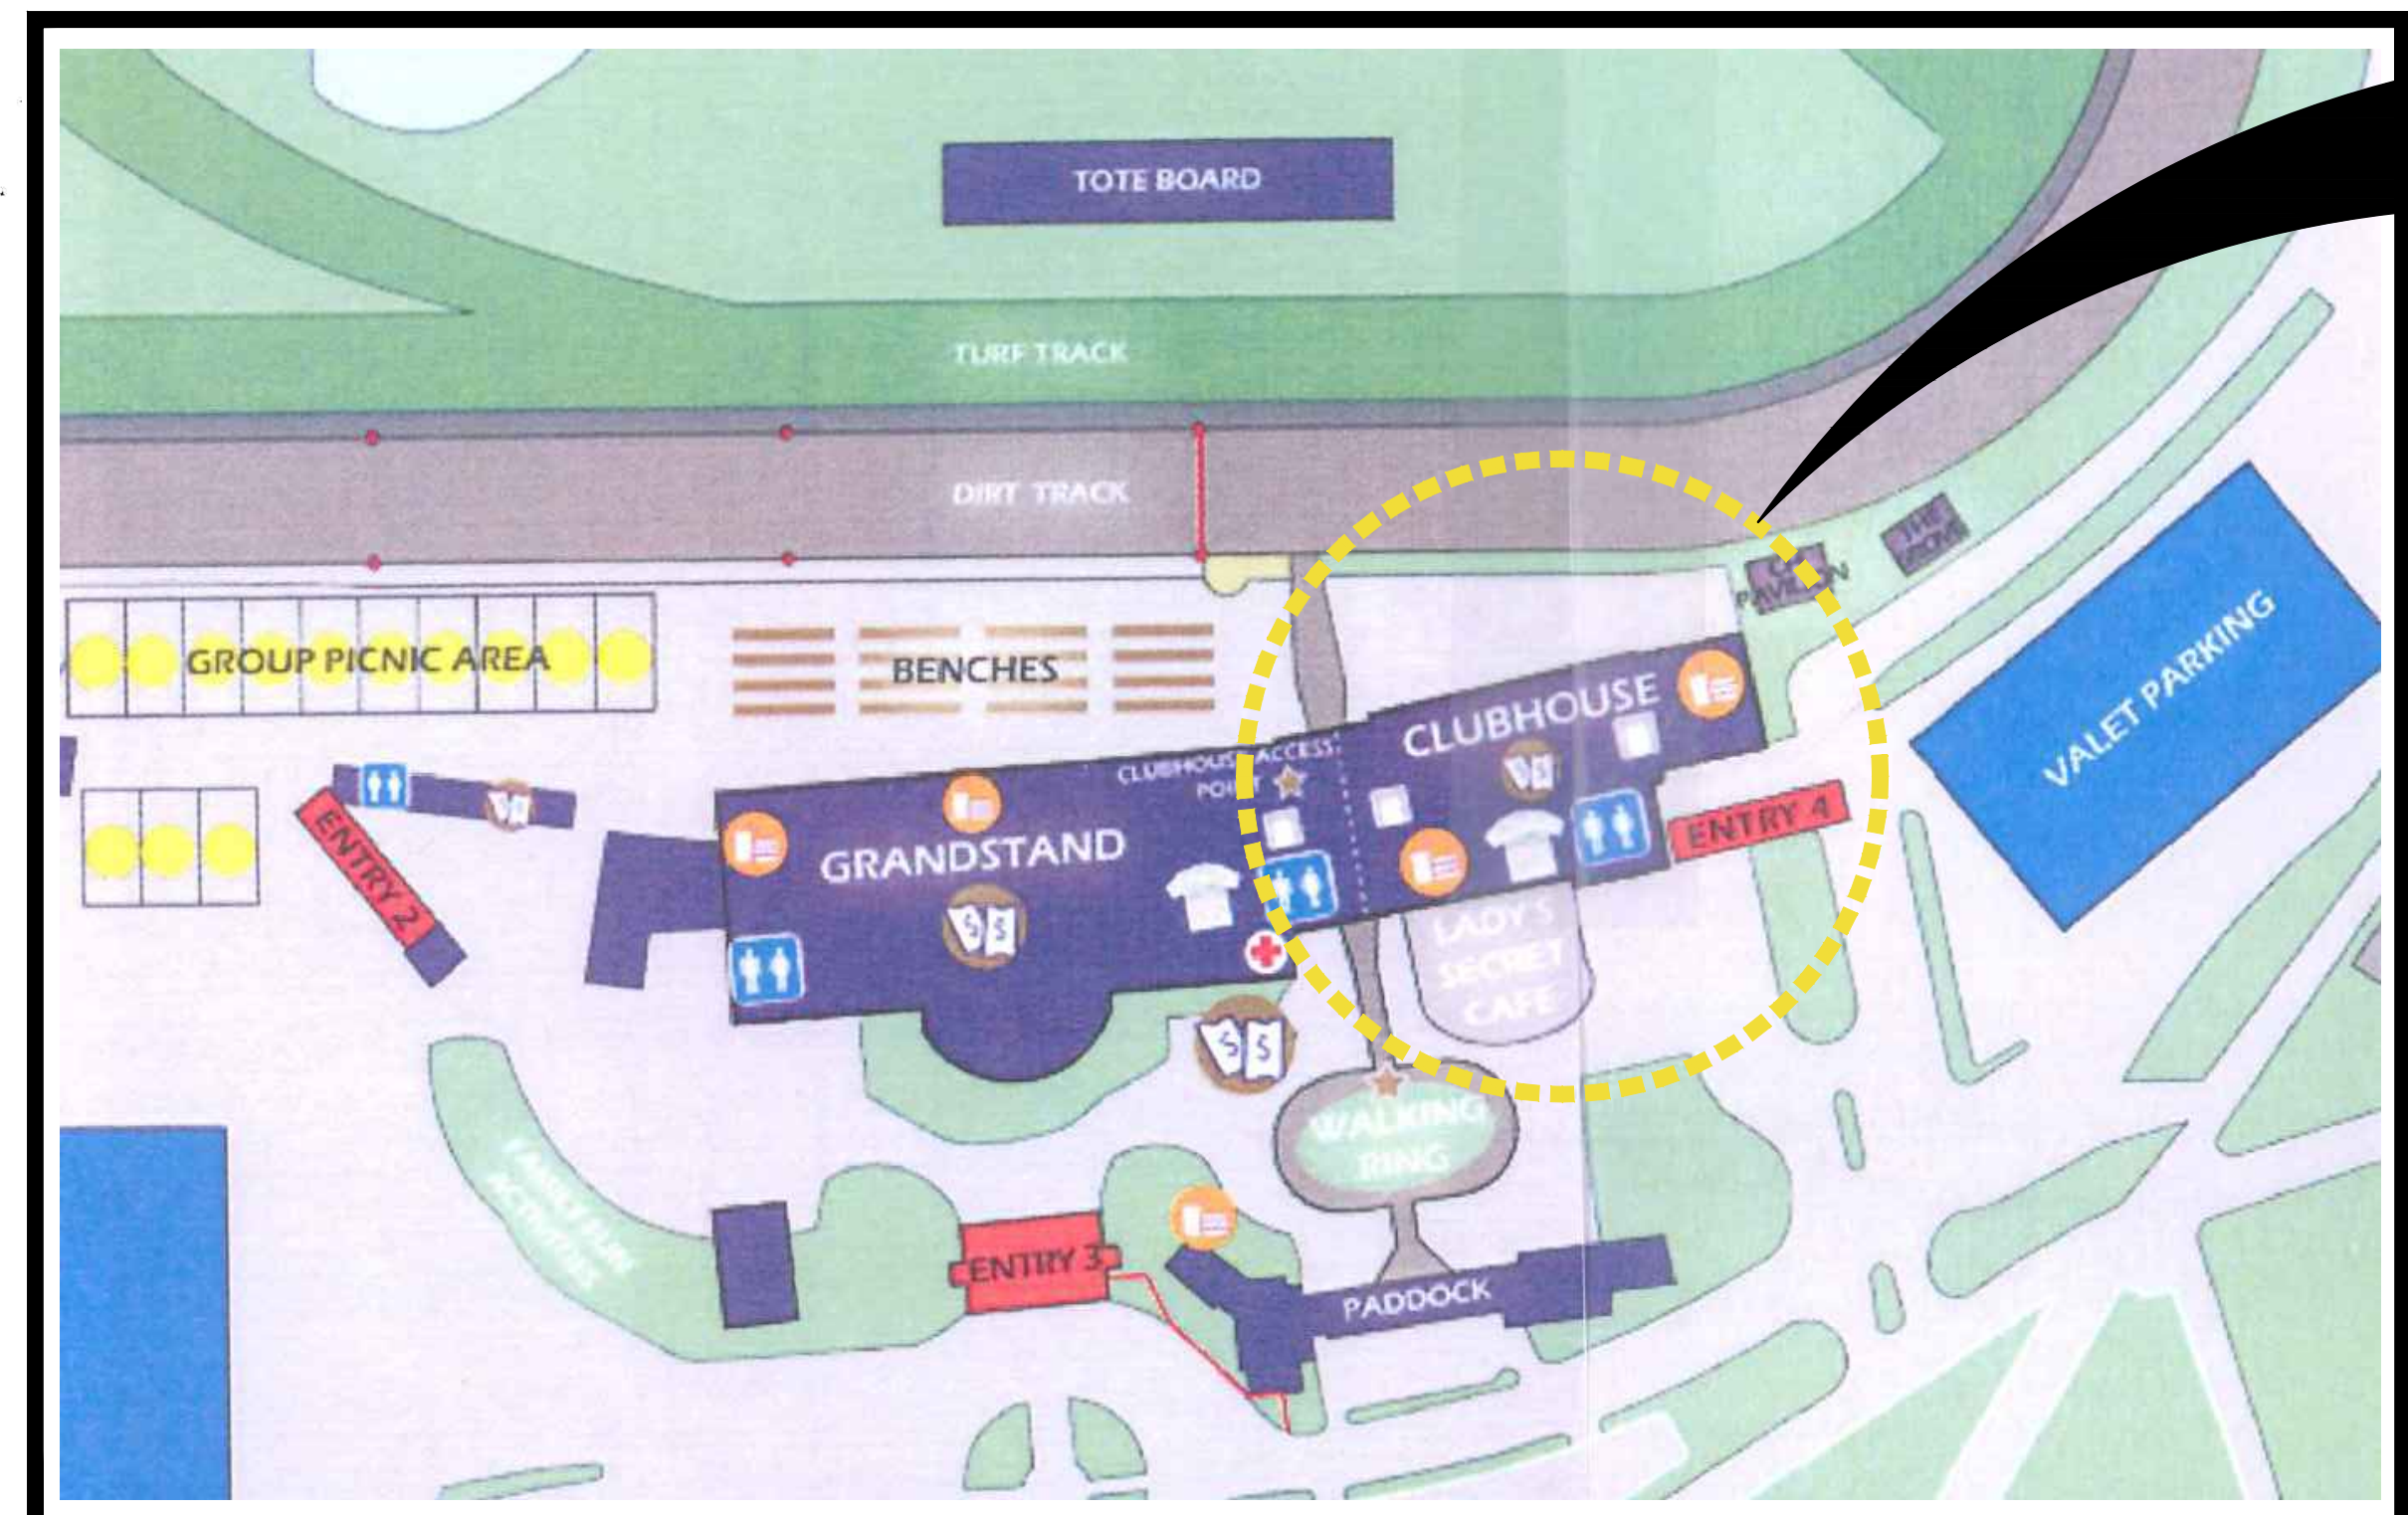

### CLUBHOUSE LEVEL 1

### CLUBHOUSE LEVEL 2

### CLUBHOUSE LEVEL 3

- LEGEND**
- ① ASK FOR ASSISTANCE AT ANY COUNTER, THE COUNTER PERSON WILL HELP
  - ② ACCESS TO PARTERRE BOXES CALL IN ADVANCE

**YOU ARE HERE**

**MONMOUTH PARK RACETRACK**  
 OCEANPORT BOROUGH, MONMOUTH COUNTY, NEW JERSEY  
**LOCATION OF ADA FACILITIES IN CLUBHOUSE AREA LEVEL 1, 2, 3 & PARTERRE**